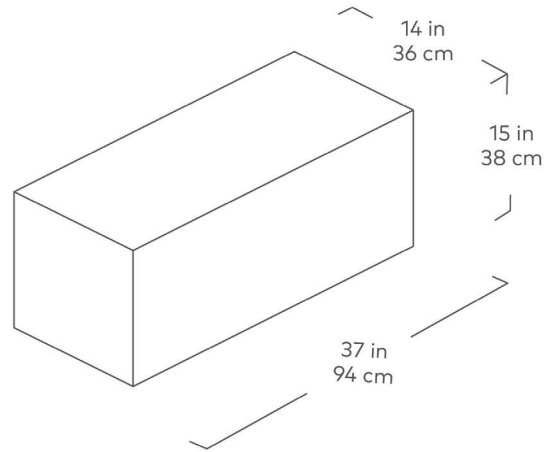

Mix Modular Block Table

- Thick real wood veneer applied to engineered panels for stability and reduced weight.
- Includes concealed connector to securely join with other Mix Modular components.
- Bumpers on bottom, to protect hardwood floors.
- Wood is a natural material, with variations in grain pattern and colour that make each design unique.